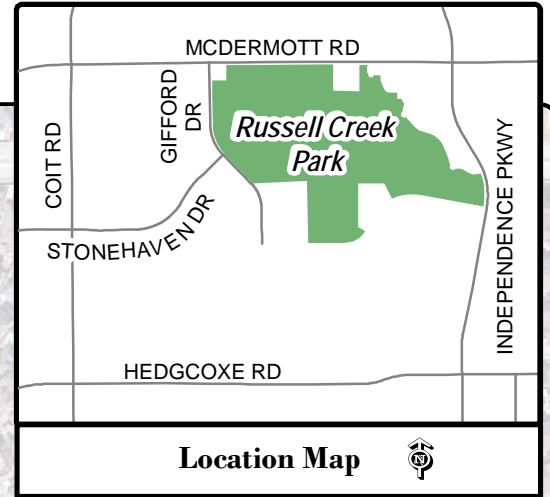

# Russell Creek Park

3500 McDermott Road

## Plano - Labor Day Invitational Soccer Tournament 2012

Note: This map is for abstract purposes only. Map is void after Sept. 3, 2012.

\*Field use by schedule or reservation only.

PLEASE...do not park on streets and respect neighborhood integrity.